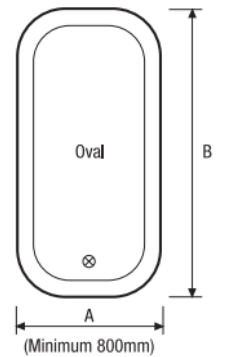

NRS9

Curved SC2 track
with hanging rod

TRACK SHAPES & SIZES

Standard Sizes

White

Silver

- 900mm M21SS01W M21SS01S
- 1800mm M21SS02W M21SS02S

White

Silver

- 1800mm x 900mm M20BS05W M20BS05S

White

Silver

- 1800mm x 900mm M20BS04W M20BS04S

White

Silver

- 900mm X 900mm M20BS01W M20BS01S
- 1200mm x 1200mm M20BS07W M20BS07S

Special Sizes

These tracks are made to order. Prices are supplied after dimensions are provided:

Please enquire directly for special sizes, specific measurements and bends. Contact sales@tetral.co.nz. Components are available on request, such as rods and glides. Non standard colours can be done on request in addition to bright silver/ chrome.

SHOWER CURTAINS

Designs & sizes:

White

1800mm W x 1200mm D- M25SCWC1812
2000mm W x 1200mm D- M25SCWC2012
2000mm W x 2400mm D- M25SCWC2024
2000mm W x 2700mm D- M25SCWC2027

Sea Blue

1800mm W x 1200mm D-
M25SCSB1812