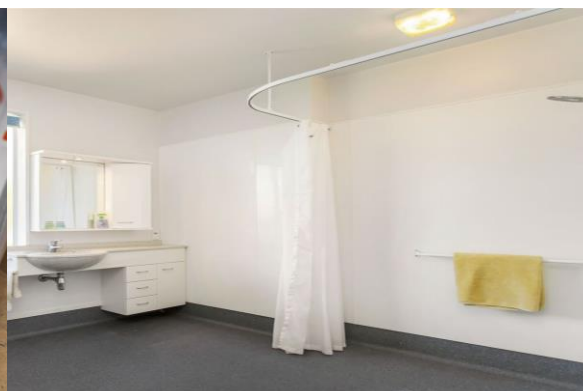

mactrac

SHOWER & BATHROOM TRACK

Brand of:

TRACK OVERVIEW

Benefits of using Mactrac Pro track:

- Smooth gliding performance
- robust track strength
- Powder coated aluminium-rust free
- Easy to install
- Quality track offering longevity
- Waterproof

Track profile:

Mactrac Pro
(SC2)

Regular colours available (*custom colours on request only*):

White

Anodised Silver

Standard sizes come with:

- Stainless steel fixing screws
- Nylon ring glide with acetyl hooks (NRS9)
- 2 x wall brackets
- 2 x hanger hooks
- 1 x 600mm ceiling hanging rod

SHOWER CURTAINS

Designs & sizes:

White

1800mm W x 1200mm D- M25SCWC1812
2000mm W x 1200mm D- M25SCWC2012
2000mm W x 2400mm D- M25SCWC2024
2000mm W x 2700mm D- M25SCWC2027

Sea Blue

1800mm W x 1200mm D-
M25SCSB1812