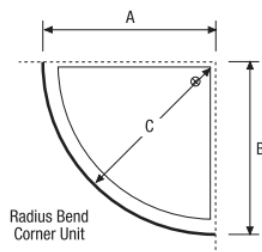

Special Sizes

These tracks are made to order. Prices are supplied after dimensions are provided:

Please enquire directly for special sizes, specific measurements and bends. Contact sales@tetral.co.nz. Components are available on request, such as rods and glides. Non standard colours can be done on request in addition to bright silver/ chrome.