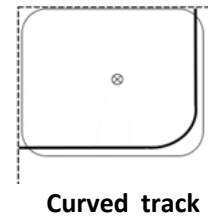

NRS9

Curved SC2 track
with hanging rod

TRACK SHAPES & SIZES

Standard Sizes

White

Silver

- 900mm M21SS01W M21SS01S
- 1800mm M21SS02W M21SS02S

White

Silver

- 1800mm x 900mm M20BS05W M20BS05S

White

Silver

- 1800mm x 900mm M20BS04W M20BS04S

White

Silver

- 900mm X 900mm M20BS01W M20BS01S
- 1200mm x 1200mm M20BS07W M20BS07S

SHOWER CURTAINS

Designs & sizes:

White

1800mm W x 1200mm D- M25SCWC1812
2000mm W x 1200mm D- M25SCWC2012
2000mm W x 2400mm D- M25SCWC2024
2000mm W x 2700mm D- M25SCWC2027

Sea Blue

1800mm W x 1200mm D-
M25SCSB1812