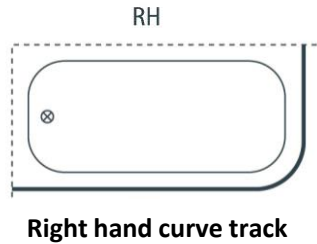

Track profile:

Mactrac Pro
(SC2)

Regular colours available (*custom colours on request only*):

White

Anodised Silver

Standard sizes come with:

- Stainless steel fixing screws
- Nylon ring glide with acetyl hooks (NRS9)
- 2 x wall brackets
- 2 x hanger hooks
- 1 x 600mm ceiling hanging rod

NRS9

Curved SC2 track
with hanging rod

TRACK SHAPES & SIZES

Standard Sizes

White

Silver

- 900mm M21SS01W M21SS01S
- 1800mm M21SS02W M21SS02S

White

SHOWER CURTAINS

Designs & sizes:

White

1800mm W x 1200mm D- M25SCWC1812
2000mm W x 1200mm D- M25SCWC2012
2000mm W x 2400mm D- M25SCWC2024
2000mm W x 2700mm D- M25SCWC2027

Sea Blue

1800mm W x 1200mm D-
M25SCSB1812