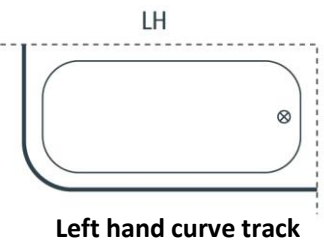

Track profile:

Mactrac Pro
(SC2)

Regular colours available (*custom colours on request only*):

White

Anodised Silver

Standard sizes come with:

- Stainless steel fixing screws
- Nylon ring glide with acetyl hooks (NRS9)
- 2 x wall brackets
- 2 x hanger hooks
- 1 x 600mm ceiling hanging rod

NRS9

Curved SC2 track
with hanging rod

TRACK SHAPES & SIZES

Standard Sizes

White

Silver

- 900mm M21SS01W M21SS01S
- 1800mm M21SS02W M21SS02S

White

Silver

- 1800mm x 900mm M20BS05W M20BS05S

White

Silver

- 1800mm x 900mm M20BS04W M20BS04S

White

Silver

- 900mm X 900mm M20BS01W M20BS01S
- 1200mm x 1200mm M20BS07W M20BS07S

SHOWER CURTAINS

Designs & sizes:

White

1800mm W x 1200mm D- M25SCWC1812
2000mm W x 1200mm D- M25SCWC2012
2000mm W x 2400mm D- M25SCWC2024
2000mm W x 2700mm D- M25SCWC2027

Sea Blue

1800mm W x 1200mm D-
M25SCSB1812