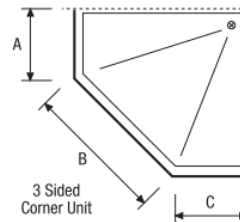

NRS9

Curved SC2 track
with hanging rod

TRACK SHAPES & SIZES

Standard Sizes

White

Silver

- 900mm M21SS01W M21SS01S
- 1800mm M21SS02W M21SS02S

White

Silver

- 1800mm x 900mm M20BS05W M20BS05S

White

Silver

- 1800mm x 900mm M20BS04W M20BS04S

White

Silver

- 900mm X 900mm M20BS01W M20BS01S
- 1200mm x 1200mm M20BS07W M20BS07S

Special Sizes

These tracks are made to order. Prices are supplied after dimensions are provided:

Please enquire directly for special sizes, specific measurements and bends. Contact sales@tetral.co.nz. Components are available on request, such as rods and glides. Non standard colours can be done on request in addition to bright silver/ chrome.

SHOWER CURTAINS

Designs & sizes:

White

1800mm W x 1200mm D- M25SCWC1812
2000mm W x 1200mm D- M25SCWC2012
2000mm W x 2400mm D- M25SCWC2024
2000mm W x 2700mm D- M25SCWC2027

Sea Blue

1800mm W x 1200mm D-
M25SCSB1812