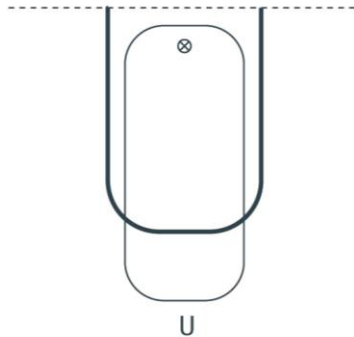

Special Sizes

These tracks are made to order. Prices are supplied after dimensions are provided:

Please enquire directly for special sizes, specific measurements and bends. Contact sales@tetral.co.nz. Components are available on request, such as rods and glides. Non standard colours can be done on request in addition to bright silver/ chrome.