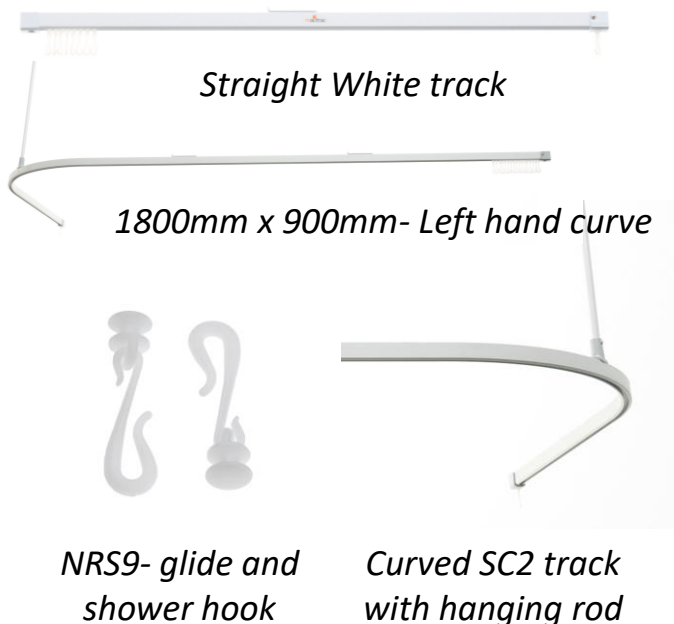

Regular colours available (*custom colours on request only*):

Artic White

Anodised Silver

Standard sizes come with:

- Stainless steel fixing screws
- Nylon ring glide with acetyl hooks (NRS9)
- 2 x wall brackets
- 2 x hanger hooks
- 1 x 600mm ceiling hanging rod

Track profile:

Mactrac Pro  
(SC2)

NRS9- glide and shower hook

Curved SC2 track with hanging rod