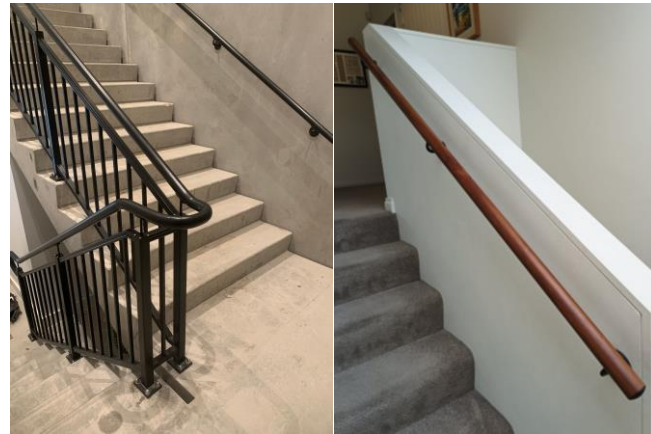

Please get in touch so we can meet your requirements