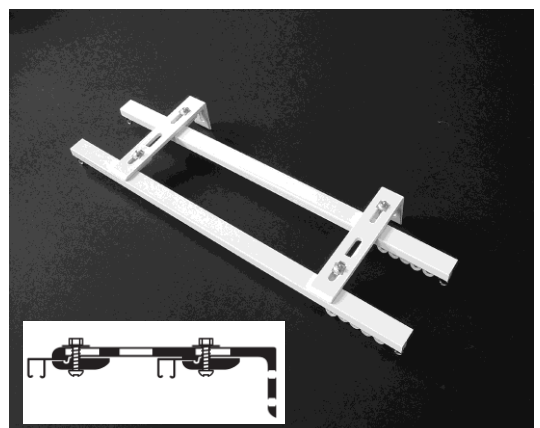

Set 8: 2x Décor track- Face Fix

- 2x Décor Track (W 18mm X D 9mm) / H73
- Face Fix
- P5 Bracket- 125mm
- Hand drawn- medium weight
- Code- M5008
- Colour: White- Silver- Titania