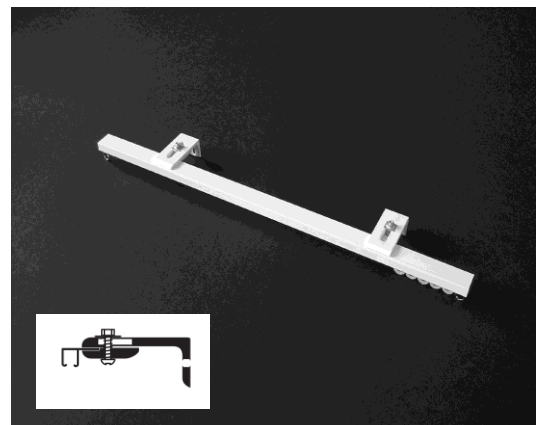

All sets are supplied with glides, fixing screw and end stops. The below table offers the breakdown, per metre:

Length (Metres)	Brackets per set (where applicable)	Glides Per single track
1	2	16
1.25	3	20
1.5	3	24
1.75	3	28
2	4	32
2.25	4	36
2.5	5	40
2.75	5	44
3	5	48
3.25	5	52
3.5	6	56
3.75	6	60
4	6	64
5	7	80
6	8	96

Sheer curtain track

Set 1: EziFix track- Head fix

- EziFix track (W 15mm X D 5mm) / H68A
- Head Fix
- Hand drawn- light weight
- Code- M5001
- Colours: White- Silver- Titania

Medium weight curtain track

Set 3: Décor track- Head Fix

- Décor track- (W 18mm X D 9mm)/ H73
- Head Fix
- Hand drawn- medium weight
- Code- M5003
- Colours: White- Silver- Titania

Set 4: Décor track- Face Fix

- Décor track- (W 18mm X D 9mm)
- Face Fix
- P2 bracket- 50mm
- Hand drawn- medium weight
- Code- M5004
- Colours: White- Silver- Titania