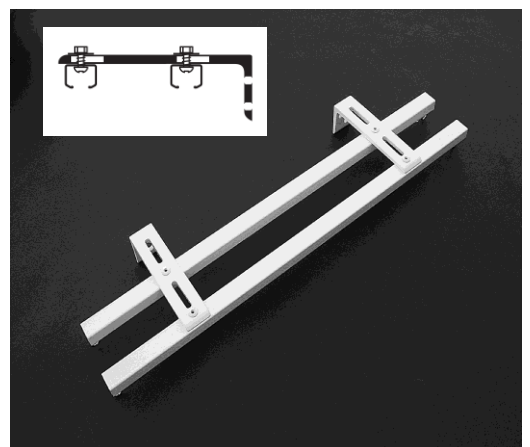

Set 19: 2x Project FC1 track- Face Fix

- 2x Project track (W 18mm X D 9mm) / FC1
- Head Fix
- P4 bracket- 100mm
- Hand drawn- Heavy weight
- Code- M5019
- Colours: White- Silver- Titania