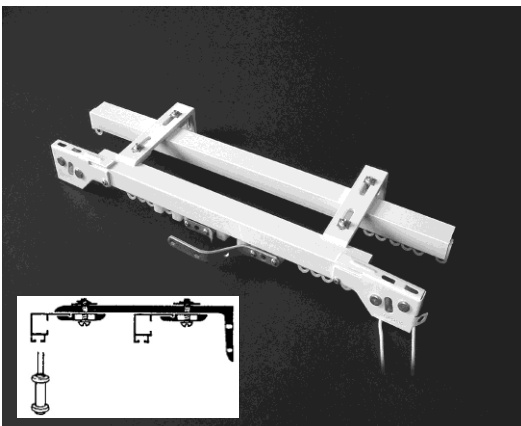

Set 34: Internal Deluxe Track & External Deluxe Track (cord drawn)- Face Fix

- Deluxe Track(internal hand drawn) & Deluxe Track (external cord drawn) / C71A
- Face Fix
- P4 Bracket- 100mm
- Cord drawn- Heavy weight
- Code- M5034
- Colours: White- Silver- Titania