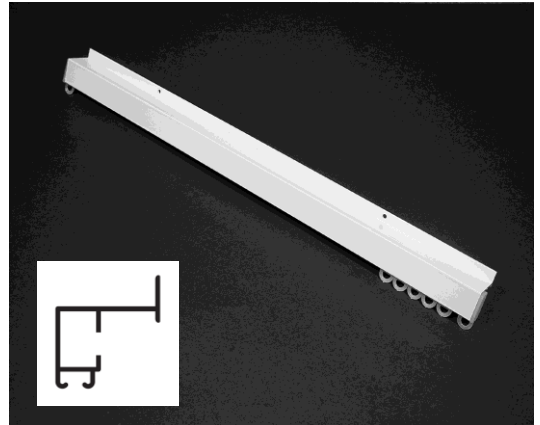

Set 10: Deluxe track- Face Fix

- Deluxe Track (W 23.5mm X D 19mm) / C71B
- Face Fix
- Hand drawn- Heavy weight
- Code- M5010
- Colours: White- Silver- Titania