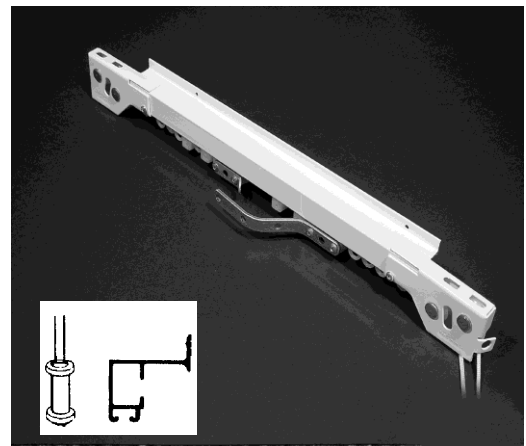

Set 21: Deluxe- Face Fix- Cord drawn

- Deluxe Track (W 23.5mm X D 19mm) / C71B
- Face Fix
- Cord drawn- Heavy weight
- Code- M5021
- Colours: White- Silver- Titania