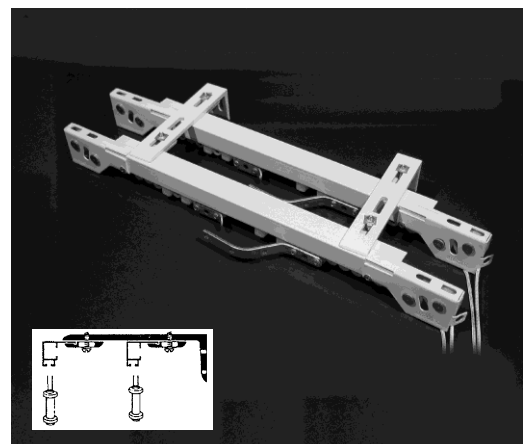

Set 25: 2x Deluxe- Face Fix- Cord Drawn

- 2x Deluxe Track (W 23.5mm X D 19mm) / C71A
- Head Fix
- P5 bracket- 125mm
- 2x Cord drawn- Heavy weight
- Code- M5025
- Colours: White- Silver- Titania