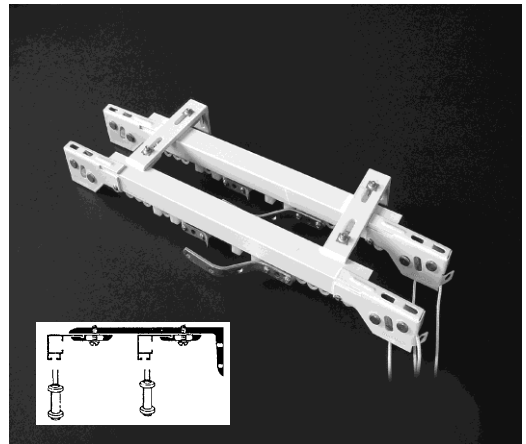

Set 24: 2x Deluxe- Face Fix- Cord Drawn

- 2x Deluxe Track (W 23.5mm X D 19mm) / C71A
- Face Fix
- P4 bracket- 100mm
- 2x Cord drawn- Heavy weight
- Code- M5024
- Colours: White- Silver- Titania