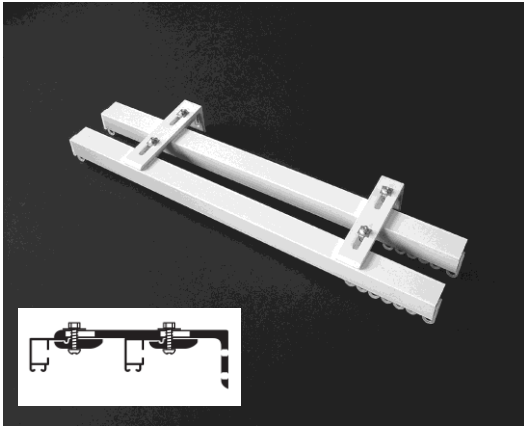

Set 13: 2x Deluxe track- Face Fix

- 2x Deluxe Track (W 23.5mm X D 19mm) / C71A
- Face Fix
- Bracket 4- 100mm
- Hand drawn- Heavy weight
- Code- M5013
- Colours: White- Silver- Titania