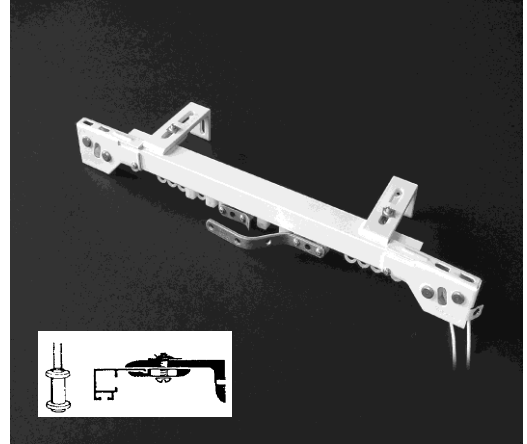

CORD DRAWN DELUXE TRACK

Set 23: Deluxe- Face Fix- Cord drawn

- Deluxe Track (W 23.5mm X D 19mm) / C71A
- Face Fix
- P3 bracket- 75mm
- Cord drawn- Heavy weight
- Code- M5023
- Colours: White- Silver- Titania

Set 24: 2x Deluxe- Face Fix- Cord Drawn

- 2x Deluxe Track (W 23.5mm X D 19mm) / C71A
- Face Fix
- P4 bracket- 100mm
- 2x Cord drawn- Heavy weight
- Code- M5024
- Colours: White- Silver- Titania

Set 25: 2x Deluxe- Face Fix- Cord Drawn

- 2x Deluxe Track (W 23.5mm X D 19mm) / C71A
- Head Fix
- P5 bracket- 125mm
- 2x Cord drawn- Heavy weight
- Code- M5025
- Colours: White- Silver- Titania

All sets are supplied complete with glides, fixing screws and end stops.