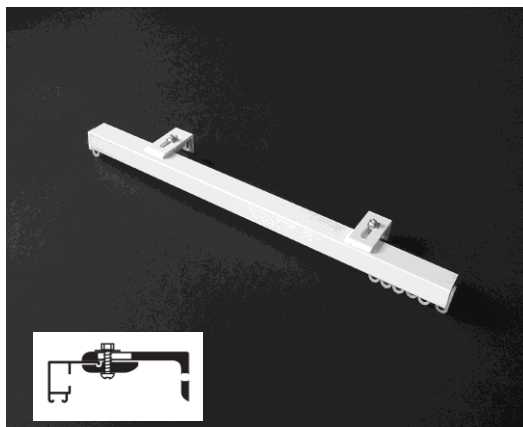

Set 11: Deluxe track- Face Fix

- Deluxe Track (W 23.5mm X D 19mm) / C71A
- Face Fix
- P2 bracket- 50mm
- Hand drawn- Heavy weight
- Code- M5011
- Colours: White- Silver- Titania