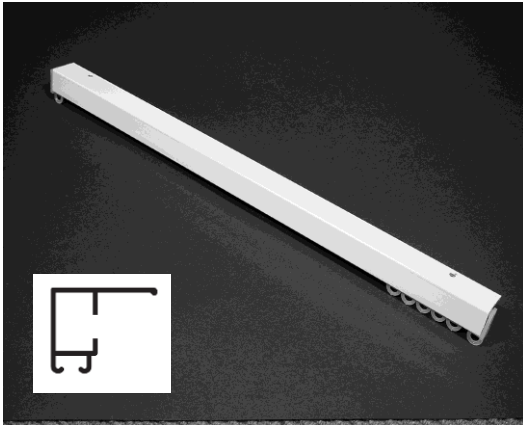

Deluxe full weighted track

Set 9: Deluxe track- Head Fix

- Deluxe Track (W 23.5mm X D 19mm) / C71A
- Head Fix
- Hand drawn- Heavy weight
- Code- M5009
- Colours: White- Silver- Titania