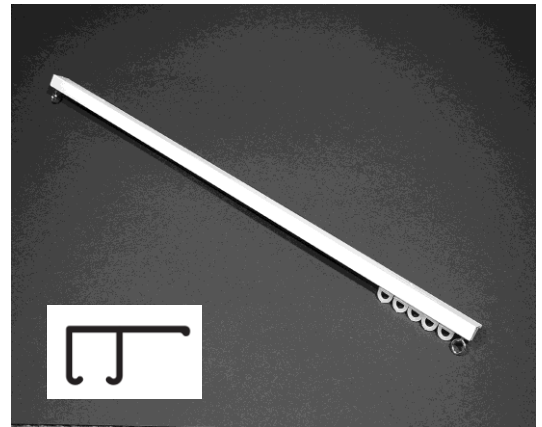

All sets are supplied with glides, fixing screw and end stops. The below table offers the breakdown, per metre:

Length (Metres)	Brackets per set (where applicable)	Glides Per single track
1	2	16
1.25	3	20
1.5	3	24
1.75	3	28
2	4	32
2.25	4	36
2.5	5	40
2.75	5	44
3	5	48
3.25	5	52
3.5	6	56
3.75	6	60
4	6	64
5	7	80
6	8	96

Sheer curtain track

Set 1: EziFix track- Head fix

- EziFix track (W 15mm X D 5mm) / H68A
- Head Fix
- Hand drawn- light weight
- Code- M5001
- Colours: White- Silver- Titania

Medium weight curtain track

Set 3: Décor track- Head Fix

- Décor track- (W 18mm X D 9mm)/ H73
- Head Fix
- Hand drawn- medium weight
- Code- M5003
- Colours: White- Silver- Titania

Set 4: Décor track- Face Fix

- Décor track- (W 18mm X D 9mm)
- Face Fix
- P2 bracket- 50mm
- Hand drawn- medium weight
- Code- M5004
- Colours: White- Silver- Titania