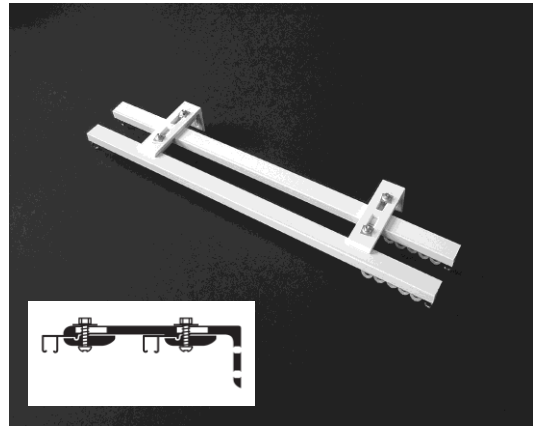

Sheer curtain track

Set 1: EziFix track- Head fix

- EziFix track (W 15mm X D 5mm) / H68A
- Head Fix
- Hand drawn- light weight
- Code- M5001
- Colours: White- Silver- Titania

Medium weight curtain track

Set 3: Décor track- Head Fix

- Décor track- (W 18mm X D 9mm)/ H73
- Head Fix
- Hand drawn- medium weight
- Code- M5003
- Colours: White- Silver- Titania

Set 4: Décor track- Face Fix

- Décor track- (W 18mm X D 9mm)
- Face Fix
- P2 bracket- 50mm
- Hand drawn- medium weight
- Code- M5004
- Colours: White- Silver- Titania

Set 5: Décor track- Face Fix

- Décor track- (W 18mm X D 9mm)/ H73
- Face Fix
- P3 bracket- 75mm
- Hand drawn- medium weight
- Code- M5005
- Colours: White- Silver- Titania

Set 6: 2x Décor track- Face Fix