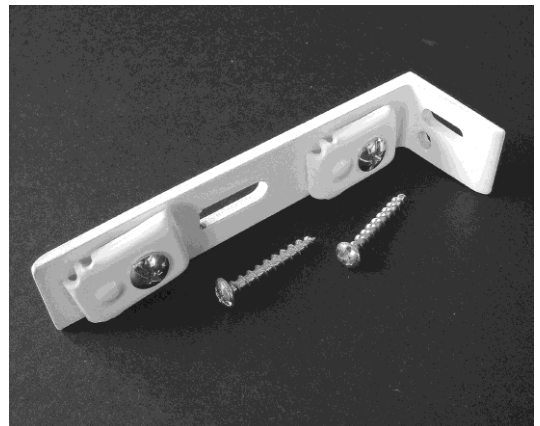

P3 Bracket

- 75mm width
- Face Fix
- Hold 1 track
- M40BRKP3

P4 Bracket

- 100mm Width
- Face Fix
- Holds 2 tracks
- M40BRKP4

P5 Bracket

- 125mm width
- Face Fix
- Holds 2 tracks
- M40BRKP5

NRS5- Glide

- Standard nylon glide
- Available in white
- M40GLNrs5

NRS6- Glide

- Twist and snap in nylon glide
- Good for retro fitting
- Available in white and brown
- M40GLNrs6

Standard Curtain Hook

- Standard Curtain hook
- Available in white
- M53SH

Tee Curtain Hook

- Tee Curtain hook
- Available in white
- M53TH1