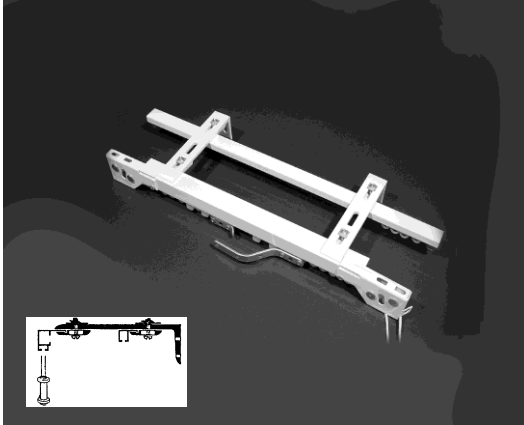

Set 32: Internal Décor Track & External Deluxe Track (cord drawn)- Face Fix

- Décor Track (internal hand drawn) & Deluxe Track (external cord drawn)
- Face Fix
- P4 Bracket- 100mm
- Cord drawn- Heavy weight
- Code- M5032
- Colours: White- Silver- Titania