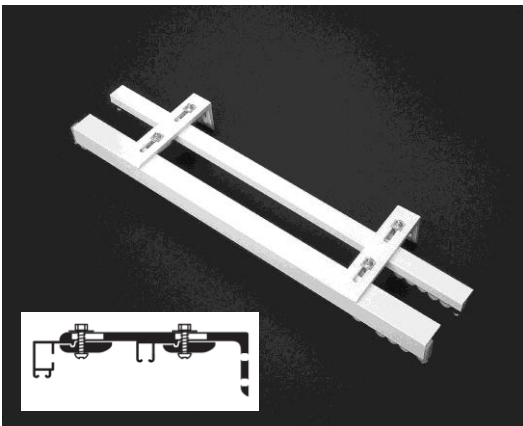

Set 15::

Internal Décor Track & External Deluxe Track,
Face Fix

- Deluxe Track (C71A) & Décor Track (H73)
- Face Fix
- P4 bracket- 100mm
- Hand drawn- Heavy weight
- Code- M5015
- Colours: White- Silver- Titania