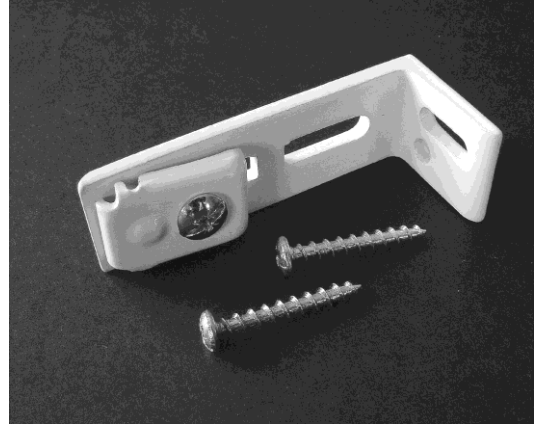

P3 Bracket

- 75mm width
- Face Fix
- Hold 1 track
- M40BRKP3