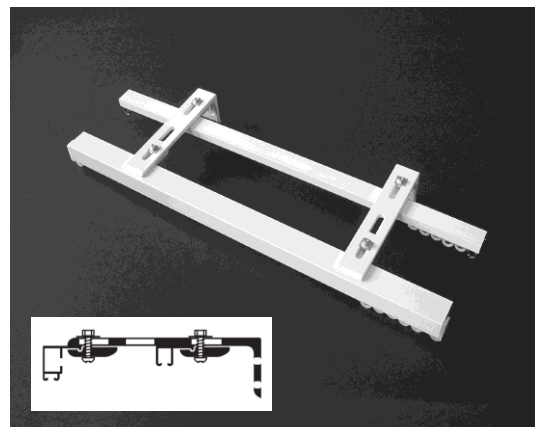

Set 16:

Internal Décor Track & External Deluxe Track,
Face Fix

- Deluxe Track (C71A) & Décor Track (H73)
- Face Fix
- P5 Bracket- 125mm
- Hand drawn- Heavy weight
- Code- M5016
- Colours: White- Silver- Titania

All sets are supplied complete with glides, fixing screws and end stops.