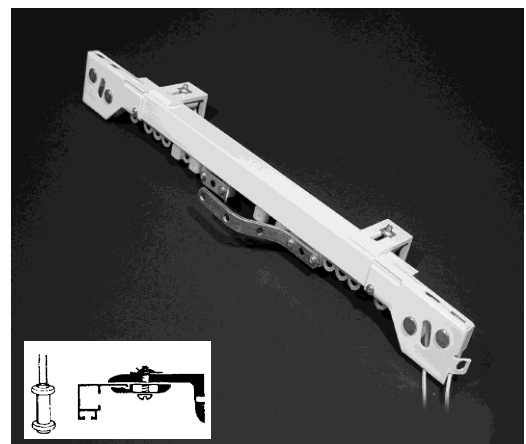

Set 22: Deluxe- Face Fix- Cord drawn

- Deluxe Track (W 23.5mm X D 19mm) / C71A
- Head Fix
- P2 bracket- 50mm
- Cord drawn- Heavy weight
- Code- M5022
- Colours: White- Silver- Titania