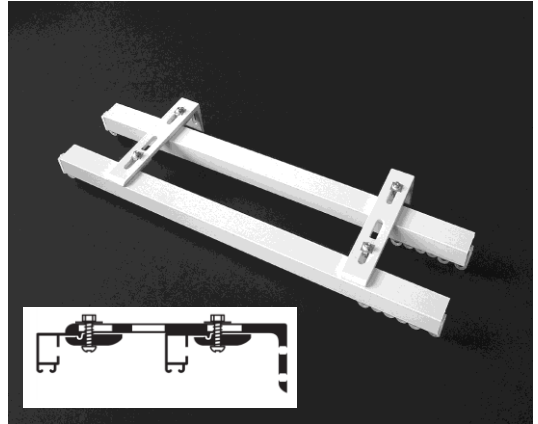

Set 14: 2x Deluxe track- Face Fix

- 2x Deluxe Track (W 23.5mm X D 19mm) / C71A
- Face Fix
- Bracket 5- 125mm
- Hand drawn- Heavy weight
- Code- M5014
- Colours: White- Silver- Titania