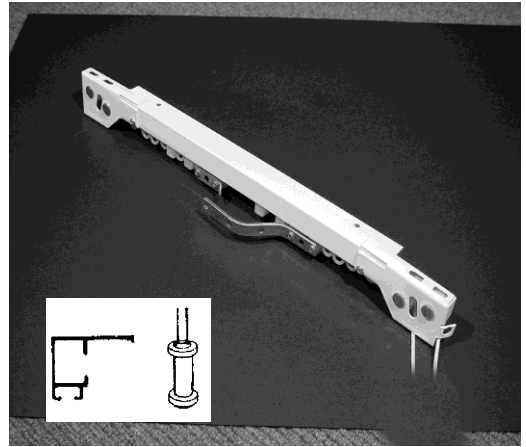

CORD DRAWN DELUXE TRACK

Set 20: Deluxe- Head Fix- Cord drawn

- Deluxe Track (W 23.5mm X D 19mm) / C71A
- Head Fix
- Cord drawn- Heavy weight
- Code- M5020
- Colours: White- Silver- Titania

Set 21: Deluxe- Face Fix- Cord drawn