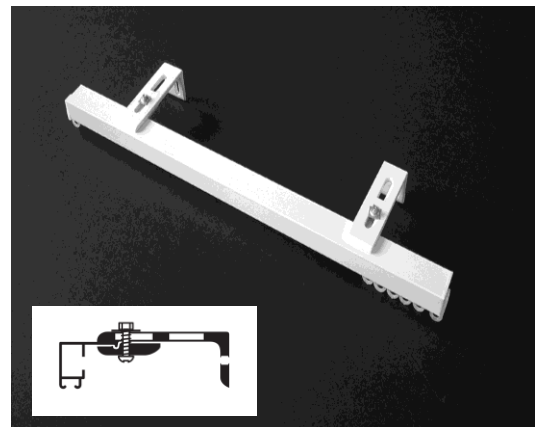

Set 12: Deluxe track- Face Fix

- Deluxe Track (W 23.5mm X D 19mm) / C71A
- Face Fix
- P3 bracket- 75mm
- Hand drawn- Heavy weight
- Code- M5012
- Colours: White- Silver- Titania

All sets are supplied complete with glides, fixing screws and end stops.