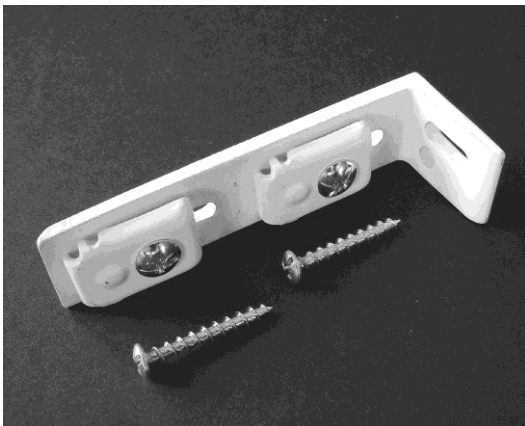

- 2x Project track (W 18mm X D 9mm) / FC1
- Head Fix
- P4 bracket- 100mm
- Hand drawn- Heavy weight
- Code- M5019
- Colours: White- Silver- Titania

BRACKETS

P2 Bracket

- 50mm width
- Face fix
- Holds 1 track
- M40BRKP2

P3 Bracket

- 75mm width
- Face Fix
- Hold 1 track
- M40BRKP3

P4 Bracket

- 100mm Width
- Face Fix
- Holds 2 tracks
- M40BRKP4

P5 Bracket

- 125mm width
- Face Fix
- Holds 2 tracks
- M40BRKP5

NRS5- Glide

- Standard nylon glide
- Available in white
- M40GLNrs5