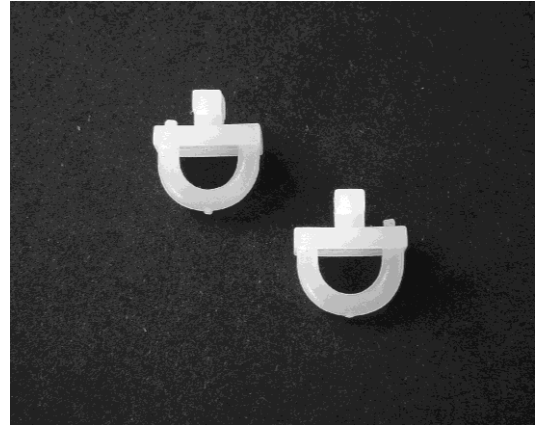

P3 Bracket

- 75mm width
- Face Fix
- Hold 1 track
- M40BRKP3

P4 Bracket

- 100mm Width
- Face Fix
- Holds 2 tracks
- M40BRKP4

P5 Bracket

- 125mm width
- Face Fix
- Holds 2 tracks
- M40BRKP5

NRS5- Glide

- Standard nylon glide
- Available in white
- M40GLNrs5

NRS6- Glide

- Twist and snap in nylon glide
- Good for retro fitting
- Available in white and brown
- M40GLNrs6

Standard Curtain Hook

- Standard Curtain hook
- Available in white
- M53SH

Tee Curtain Hook

- Tee Curtain hook
- Available in white
- M53TH1