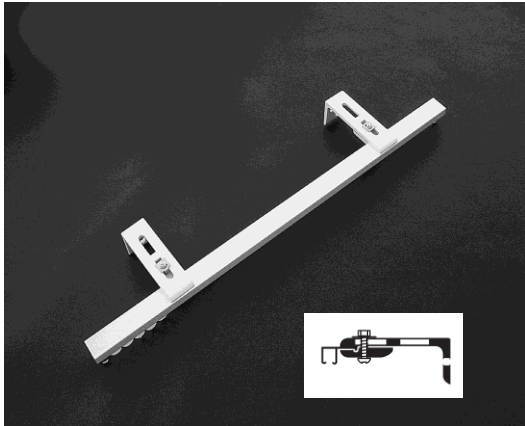

Set 5: Décor track- Face Fix

- Décor track- (W 18mm X D 9mm)/ H73
- Face Fix
- P3 bracket- 75mm
- Hand drawn- medium weight
- Code- M5005
- Colours: White- Silver- Titania