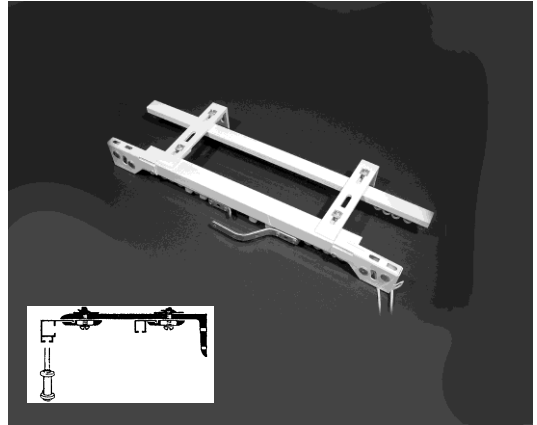

Set 33: Internal Décor Track & External Deluxe Track (cord drawn)- Face Fix

- Décor Track (internal hand drawn) & Deluxe Track (external cord drawn)
- Face Fix
- P5 Bracket- 125mm
- Cord drawn- Heavy weight
- Code- M5033
- Colours: White- Silver- Titania