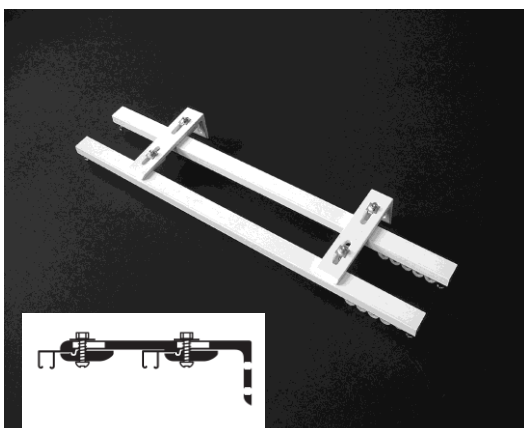

Set 7: 2x Décor track- Face Fix

- 2x Décor Track (W 18mm X D 9mm) / H73
- Face Fix
- P4 bracket- 100mm
- Hand drawn- medium weight
- Code- M5007
- Colour: White- Silver- Titania