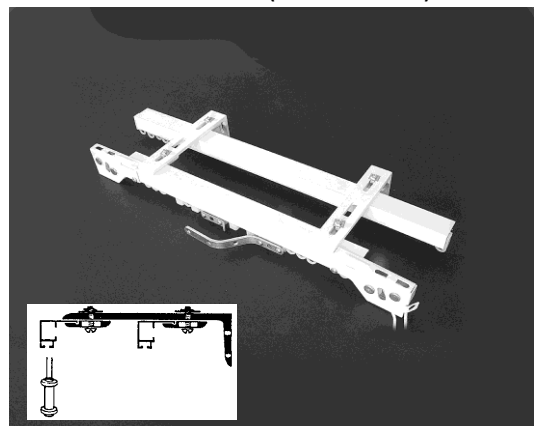

Set 35: Internal Deluxe Track & External Deluxe Track (cord drawn)- Face Fix

- Deluxe Track (internal hand drawn) & Deluxe Track (external cord drawn) / C71A
- Face Fix
- P5 Bracket- 125mm
- Cord drawn- Heavy weight
- Code- M5035
- Colours: White- Silver- Titania

All sets are supplied complete with glides, fixing screws and end stops.