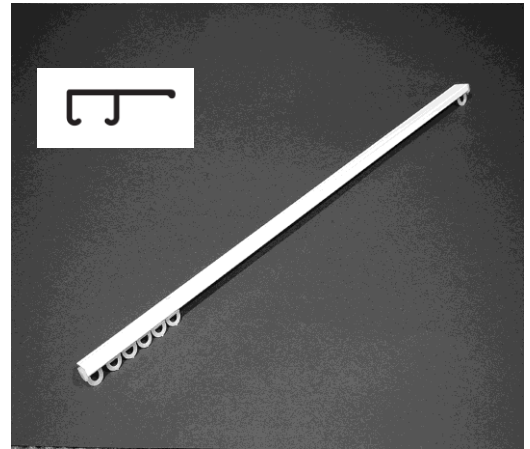

Sheer curtain track

Set 1: EziFix track- Head fix

- EziFix track (W 15mm X D 5mm) / H68A
- Head Fix
- Hand drawn- light weight
- Code- M5001
- Colours: White- Silver- Titania