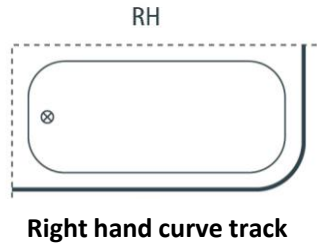

# TRACK SHAPES & SIZES

## Standard Sizes

White

Silver

- 900mm M21SS01W M21SS01S
- 1800mm M21SS02W M21SS02S

White

Silver

- 1800mm x 900mm M20BS05W M20BS05S

White