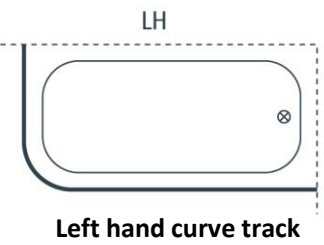

# TRACK SHAPES & SIZES

## Standard Sizes

White

Silver

- 900mm M21SS01W M21SS01S
- 1800mm M21SS02W M21SS02S

White

Silver

- 1800mm x 900mm M20BS05W M20BS05S

White