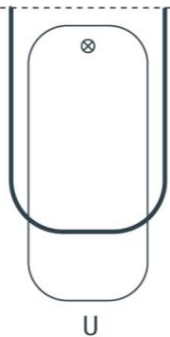

Special Sizes

These tracks are made to order. Prices are supplied after dimensions are provided:

Please enquire directly for special sizes, specific measurements and bends. Contact sales@tetral.co.nz. Components are available on request, such as rods and glides. Non standard colours can be done on request in addition to bright silver/ chrome.