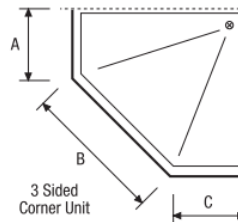

Special Sizes

These tracks are made to order. Prices are supplied after dimensions are provided:

Please enquire directly for special sizes, specific measurements and bends. Contact sales@tetral.co.nz. Components are available on request, such as rods and glides. Non standard colours can be done on request in addition to bright silver/ chrome.