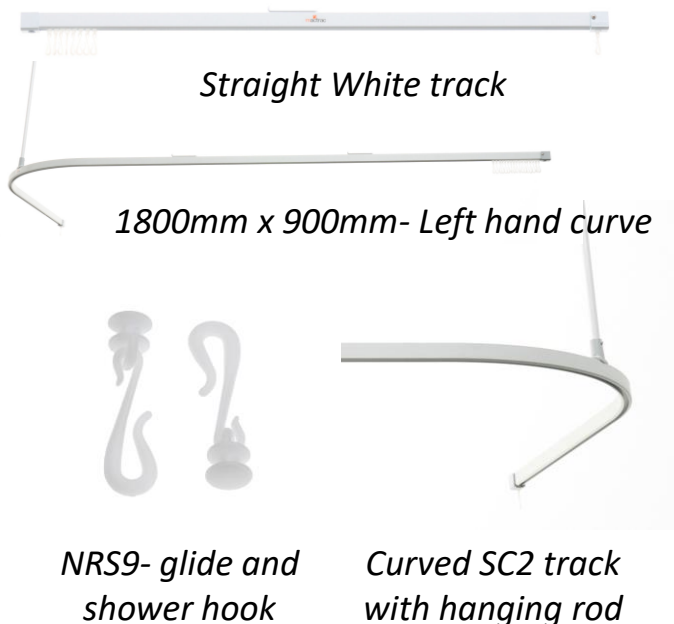

# TRACK OVERVIEW

Benefits of using Mactrac Pro track:

- Smooth gliding performance
- robust track strength
- Powder coated aluminium-rust free
- Easy to install
- Quality track offering longevity
- Waterproof

Regular colours available (*custom colours on request only*):

*Artic White*

*Anodised Silver*

Standard sizes come with:

- Stainless steel fixing screws
- Nylon ring glide with acetyl hooks (NRS9)
- 2 x wall brackets
- 2 x hanger hooks
- 1 x 600mm ceiling hanging rod

Track profile:

Mactrac Pro  
(SC2)

NRS9- glide and shower hook

Curved SC2 track with hanging rod