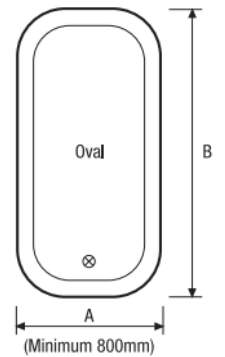

Special Sizes

These tracks are made to order. Prices are supplied after dimensions are provided:

Please enquire directly for special sizes, specific measurements and bends. Contact sales@tetral.co.nz. Components are available on request, such as rods and glides. Non standard colours can be done on request in addition to bright silver/ chrome.