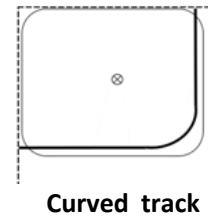

# TRACK SHAPES & SIZES

## Standard Sizes

White

Silver

- 900mm M21SS01W M21SS01S
- 1800mm M21SS02W M21SS02S

White

Silver

- 1800mm x 900mm M20BS05W M20BS05S

White

Silver

- 1800mm x 900mm M20BS04W M20BS04S

White

Silver

- 900mm X 900mm M20BS01W M20BS01S
- 1200mm x 1200mm M20BS07W M20BS07S