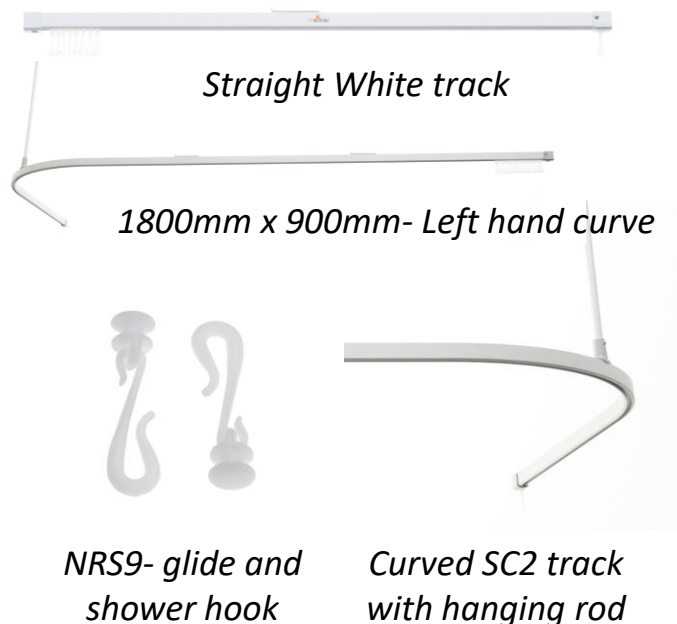

Regular colours available (*custom colours on request only*):

Artic White

Anodised Silver

Standard sizes come with:

- Stainless steel fixing screws
- Nylon ring glide with acetyl hooks (NRS9)
- 2 x wall brackets
- 2 x hanger hooks
- 1 x 600mm ceiling hanging rod

Track profile:

Mactrac Pro
(SC2)

NRS9- glide and shower hook

Curved SC2 track with hanging rod

SHOWER TRACK

Standard Sizes

White

Silver