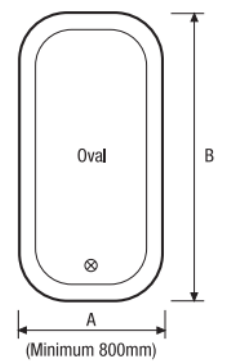

Track profile:

Mactrac Pro
(SC2)

NRS9- glide and shower hook

Curved SC2 track with hanging rod

SHOWER TRACK

Standard Sizes

White

Silver

- 900mm M21SS01W M21SS01S
- 1800mm M21SS02W M21SS02S

White

Silver

- 1800mm x 900mm M20BS05W M20BS05S

White

Silver

- 1800mm x 900mm M20BS04W M20BS04S

White

Silver

- 900mm X 900mm M20BS01W M20BS01S
- 1200mm x 1200mm M20BS07W M20BS07S

Special Sizes

These tracks are made to order. Prices are supplied after dimensions are provided:

Please enquire directly for special sizes, specific measurements and bends. Contact sales@tetral.co.nz. Components are available on request, such as rods and glides. Non standard colours can be done on request in addition to bright silver/ chrome.

SHOWER CURTAINS

Designs & sizes:

White

1800mm D X 1200mm W- M25SCWC1812
2000mm D X 1200mm W- M25SCWC2012
2000mm D x 2000mm W- M25SCWC2020
2000mm D X 2400mm W- M25SCWC2024
2000mm D X 2700mm W - M25SCWC2027