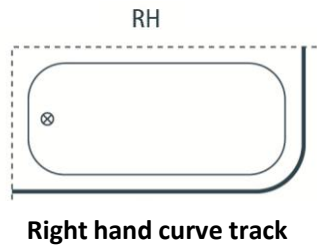

White

Silver

- 1800mm x 900mm M20BS05W M20BS05S