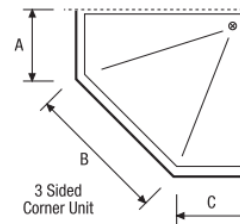

- 900mm M21SS01W M21SS01S
- 1800mm M21SS02W M21SS02S

White

Silver

- 1800mm x 900mm M20BS05W M20BS05S

White

Silver

- 1800mm x 900mm M20BS04W M20BS04S

White

Silver

- 900mm X 900mm M20BS01W M20BS01S
- 1200mm x 1200mm M20BS07W M20BS07S

Special Sizes

These tracks are made to order. Prices are supplied after dimensions are provided:

Please enquire directly for special sizes, specific measurements and bends. Contact sales@tetral.co.nz. Components are available on request, such as rods and glides. Non standard colours can be done on request in addition to bright silver/ chrome.

SHOWER CURTAINS

Designs & sizes:

White

1800mm D X 1200mm W- M25SCWC1812
2000mm D X 1200mm W- M25SCWC2012
2000mm D x 2000mm W- M25SCWC2020
2000mm D X 2400mm W- M25SCWC2024
2000mm D X 2700mm W - M25SCWC2027